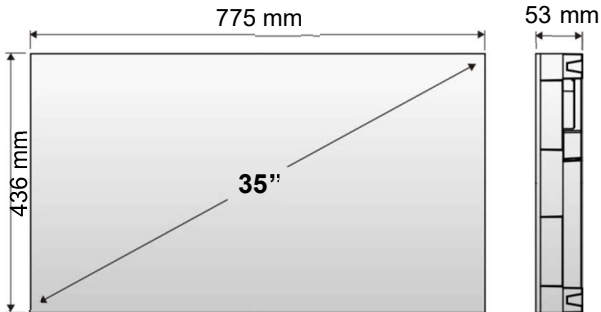

Fine Pitch LED Display System

FE-H Series

- Fine Image – Leading technology of high gray level for detailed image gradation
- Superior visual – Wide color gamut coverage for vivid image presentation
- Brilliant design – Die-casting aluminum design with 16:9 aspect ratio to present high definition image
- Great Versatility – Front serviceable module option to fit in with the available space
- Long lifespan– 100,000 hrs service life with 24/7 operation

Die-cast aluminum design and the use of CNC precision machining make the flatness of the screen to be perfect and optimize for 16:9 aspect ratio. FE Series LED video wall displays easily scale for existing Full HD content and sources, Surface with glue.

Specifications

Product Name		FE-H08
Pixel Pitch (mm)		0.8
LED Type (black or white SMD/TH)		Fully flip chip COB
Pixel Density (pixels/m ²)		1,562,500
Brightness (cd/m ²)	Native (max)	1000
	Calibrated	600
Dimming Capability		0~255 level
Contrast Ratio		5,000: 1
Refresh Rate		3,840Hz
Gray Scale		≥ 13 bits
Colors		549 Billion
Viewing Angle	Horizontal	165° (+/-82.5°)
	Vertical	165° (+/-82.5°)
Lifetime		100,000 hrs
Power Input		AC 100~240V, 47~63 Hz
Power Consumption (Calibrated)	Max. (W/cabinet)	≤ 123 W
	Avg. (W/cabinet)	≤ 41 W
Cabinet Size (W x H x D)		775 x 436 x 53 mm (30.51 x 17.16 x 2.08 inch)
Weight (Kg/cabinet)		9 +/- 0.1
Temperature	Operating	-10°~40°C (14°~104°F)
	Storage	-40°~60°C (-40°~140°F)
Relative Humidity	Operating	10%~90%
	Storage	10%~60%
Service Access		Front*
IP Grade		Front IP65 / Rear IP50
Certification		CE, CB, EMC