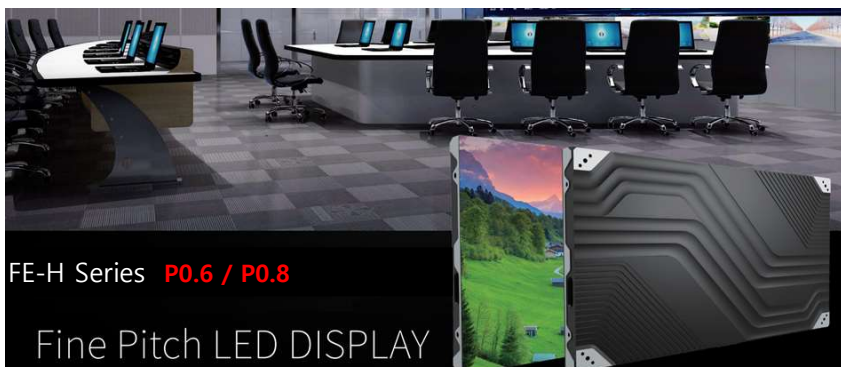

Fine Pitch LED Display System

FE-H Series

- Fine Image – Leading technology of high gray level for detailed image gradation
- Superior visual – Wide color gamut coverage for vivid image presentation
- Brilliant design – Die-casting aluminum design with 16:9 aspect ratio to present high definition image
- Great Versatility – Front serviceable module option to fit in with the available space
- Long lifespan– 100,000 hrs service life with 24/7 operation

FE-H Series

Delta FE-H series using good circuit design techniques to achieve a wide range of colors, excellent color uniformity and high gray level for detailed image gradation. The superior gray level performance can present all detail even in viewing lower light level content. The unique design of de-ghost circuit can also prevent LED damaged by reverse bias.

Die-cast aluminum design and the use of CNC precision machining make the flatness of the screen to be perfect and optimize for 16:9 aspect ratio. FE Series LED video wall displays easily scale for existing Full HD content and sources, Surface with glue.

Specifications

Product Name		FE-H08
Pixel Pitch (mm)		0.8
LED Type (black or white SMD/TH)		Fully flip chip COB
Pixel Density (pixels/m ²)		1,562,500
Brightness (cd/m ²)	Native (max)	1000
	Calibrated	600
Dimming Capability		0~255 level
Contrast Ratio		5,000: 1
Refresh Rate		3,840Hz
Gray Scale		≥ 13 bits
Colors		549 Billion
Viewing Angle	Horizontal	165° (+/-82.5°)
	Vertical	165° (+/-82.5°)
Lifetime		100,000 hrs
Power Input		AC 100~240V, 47~63 Hz
Power Consumption (Calibrated)	Max. (W/cabinet)	≤ 123 W
	Avg. (W/cabinet)	≤ 41 W
Cabinet Size (W x H x D)		775 x 436 x 53 mm (30.51 x 17.16 x 2.08 inch)
Weight (Kg/cabinet)		9 +/- 0.1
Temperature	Operating	-10°~40°C (14°~104°F)
	Storage	-40°~60°C (-40°~140°F)
Relative Humidity	Operating	10%~90%
	Storage	10%~60%
Service Access		Front*
IP Grade		Front IP65 / Rear IP50
Certification		CE, CB, EMC